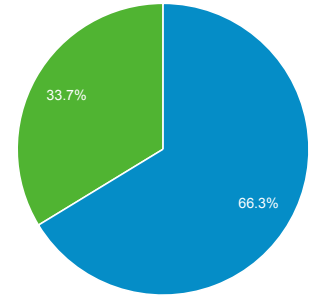

Audience Overview

All Users
100.00% Sessions

Dec 1, 2016 - Nov 30, 2017

Overview

Sessions
6,649,138

Users
4,463,908

Pageviews
30,647,867

Pages / Session
4.61

Avg. Session Duration
00:06:37

Bounce Rate
46.68%

% New Sessions
66.06%

■ New Visitor ■ Returning Visitor

Language	Sessions	% Sessions
1. en-us	5,732,655	86.22%
2. en-gb	433,882	6.53%
3. en	187,710	2.82%
4. en-ph	88,479	1.33%
5. (not set)	58,741	0.88%
6. fil	29,457	0.44%
7. en-ca	21,528	0.32%
8. en-au	15,100	0.23%
9. en-sg	15,034	0.23%
10. ja-jp	5,600	0.08%