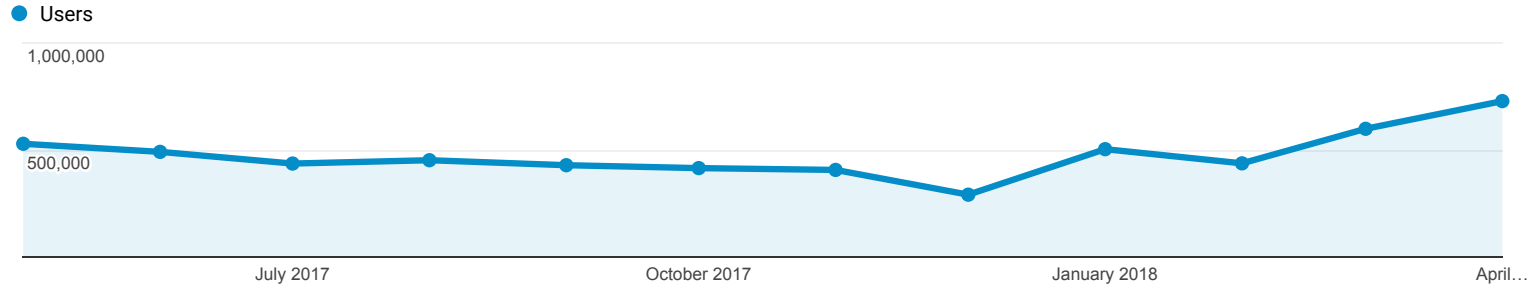

Audience Overview

All Users
100.00% Users

May 1, 2017 - Apr 30, 2018

Overview

■ New Visitor ■ Returning Visitor

Language	Users	% Users
1. en-us	4,278,210	86.85%
2. en-gb	307,731	6.25%
3. en	90,041	1.83%
4. en-ph	83,114	1.69%
5. (not set)	58,139	1.18%
6. fil	21,446	0.44%
7. en-ca	17,817	0.36%
8. en-au	12,091	0.25%
9. en-sg	11,051	0.22%
10. ja-jp	3,593	0.07%