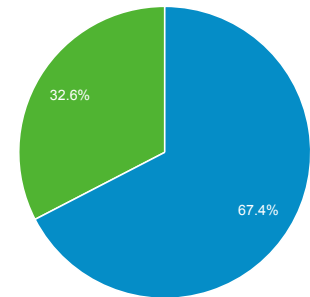

Aug 1, 2016 - Jul 31, 2017

Audience Overview

All Users
100.00% Sessions

Overview

Sessions
6,190,921

Users
4,230,907

Pageviews
28,235,428

Pages / Session
4.56

Avg. Session Duration
00:06:29

Bounce Rate
47.62%

% New Sessions
67.18%

■ New Visitor ■ Returning Visitor

Language	Sessions	% Sessions
1. en-us	5,299,125	85.60%
2. en-gb	394,762	6.38%
3. en	213,628	3.45%
4. en-ph	93,125	1.50%
5. (not set)	39,217	0.63%
6. fil	33,782	0.55%
7. en-ca	20,319	0.33%
8. en-au	14,445	0.23%
9. en-sg	14,212	0.23%
10. ja-jp	5,746	0.09%