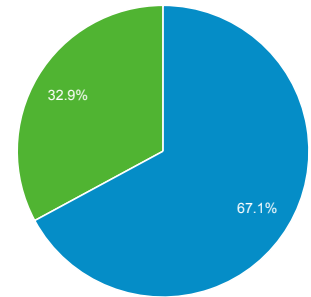

Sessions
6,371,311

Users
4,332,178

Pageviews
29,242,157

Pages / Session
4.59

Avg. Session Duration
00:06:32

Bounce Rate
47.32%

% New Sessions
66.89%

■ New Visitor ■ Returning Visitor