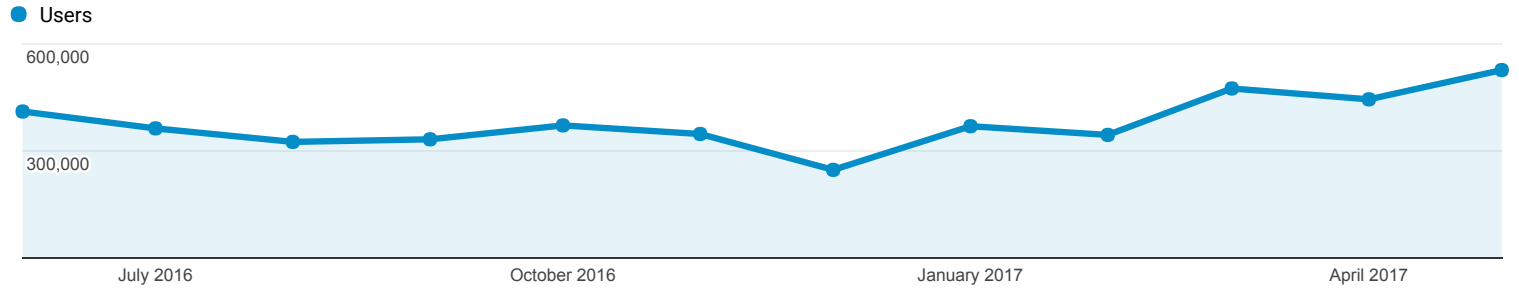

Jun 1, 2016 - May 31, 2017

Audience Overview

All Users
100.00% Sessions

Overview

Sessions
5,965,032

Users
4,116,875

Pageviews
27,116,795

Pages / Session
4.55

Avg. Session Duration
00:06:26

Bounce Rate
47.80%

% New Sessions
67.67%

■ New Visitor ■ Returning Visitor

Language	Sessions	% Sessions
1. en-us	5,091,247	85.35%
2. en-gb	376,376	6.31%
3. en	219,553	3.68%
4. en-ph	98,213	1.65%
5. fil	36,435	0.61%
6. (not set)	26,506	0.44%
7. en-ca	19,672	0.33%
8. en-au	14,093	0.24%
9. en-sg	13,648	0.23%
10. ja-jp	5,711	0.10%