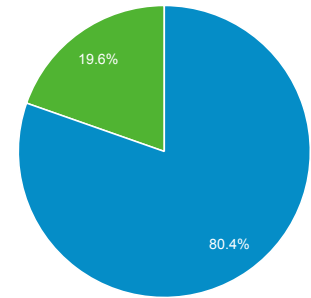

Audience Overview

All Users
100.00% Users

May 1, 2017 - Apr 30, 2018

Overview

■ New Visitor ■ Returning Visitor

Language	Users	% Users
1. en-us	4,278,210	86.85%
2. en-gb	307,731	6.25%
3. en	90,041	1.83%
4. en-ph	83,114	1.69%
5. (not set)	58,139	1.18%
6. fil	21,446	0.44%
7. en-ca	17,817	0.36%
8. en-au	12,091	0.25%
9. en-sg	11,051	0.22%
10. ja-jp	3,593	0.07%