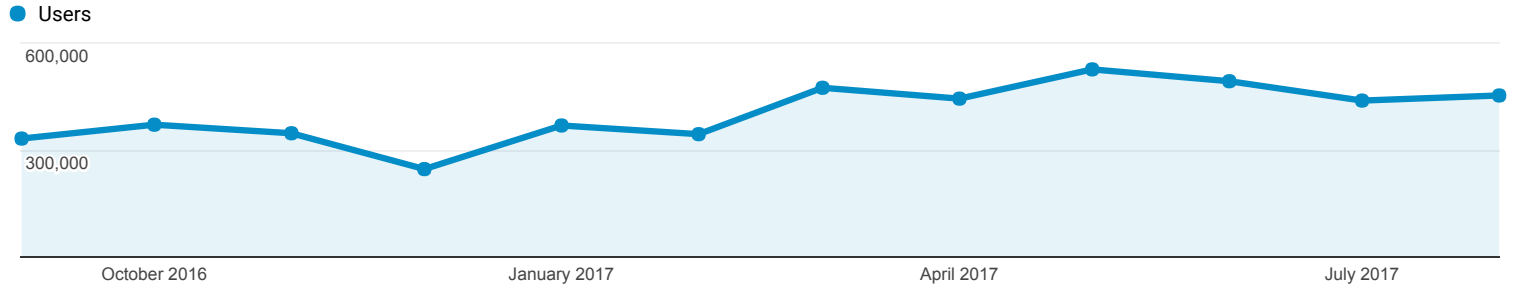

## Audience Overview

All Users  
100.00% Sessions

Sep 1, 2016 - Aug 31, 2017

### Overview

Sessions  
**6,371,311**

Users  
**4,332,178**

Pageviews  
**29,242,157**

Pages / Session  
**4.59**

Avg. Session Duration  
**00:06:32**

Bounce Rate  
**47.32%**

% New Sessions  
**66.89%**