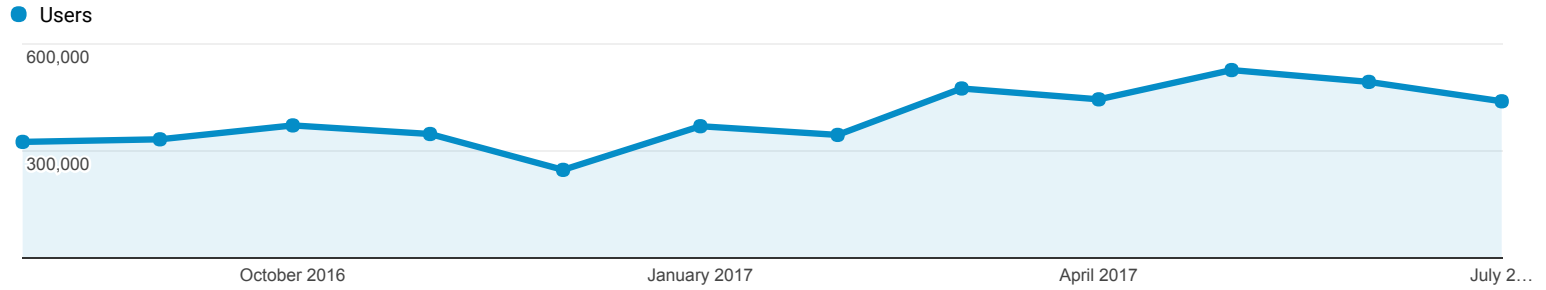

Aug 1, 2016 - Jul 31, 2017

Audience Overview

All Users
100.00% Sessions

Overview

Sessions
6,190,921

Users
4,230,907

Pageviews
28,235,428

Pages / Session
4.56

Avg. Session Duration
00:06:29

Bounce Rate
47.62%

% New Sessions
67.18%

■ New Visitor ■ Returning Visitor

Language	Sessions	% Sessions
1. en-us	5,299,125	85.60%
2. en-gb	394,762	6.38%
3. en	213,628	3.45%
4. en-ph	93,125	1.50%
5. (not set)	39,217	0.63%
6. fil	33,782	0.55%
7. en-ca	20,319	0.33%
8. en-au	14,445	0.23%
9. en-sg	14,212	0.23%
10. ja-jp	5,746	0.09%