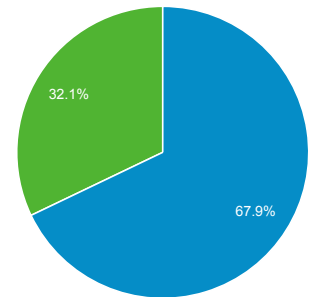

Jun 1, 2016 - May 31, 2017

Audience Overview

All Users
100.00% Sessions

Overview

Sessions
5,965,032

Users
4,116,875

Pageviews
27,116,795

Pages / Session
4.55

Avg. Session Duration
00:06:26

Bounce Rate
47.80%

% New Sessions
67.67%

■ New Visitor ■ Returning Visitor

Language	Sessions	% Sessions
1. en-us	5,091,247	85.35%
2. en-gb	376,376	6.31%
3. en	219,553	3.68%
4. en-ph	98,213	1.65%
5. fil	36,435	0.61%
6. (not set)	26,506	0.44%
7. en-ca	19,672	0.33%
8. en-au	14,093	0.24%
9. en-sg	13,648	0.23%
10. ja-jp	5,711	0.10%