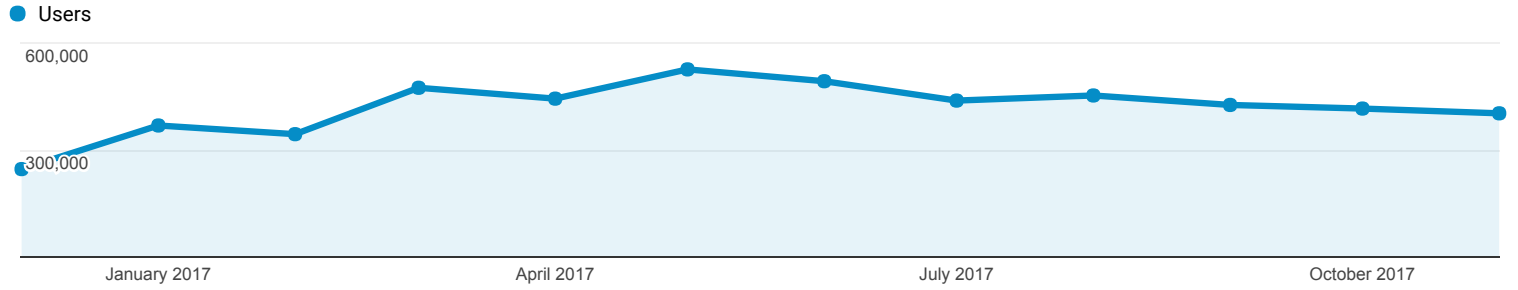

Audience Overview

All Users
100.00% Sessions

Dec 1, 2016 - Nov 30, 2017

Overview

Sessions
6,649,138

Users
4,463,908

Pageviews
30,647,867

Pages / Session
4.61

Avg. Session Duration
00:06:37

Bounce Rate
46.68%

% New Sessions
66.06%

■ New Visitor ■ Returning Visitor

Language	Sessions	% Sessions
1. en-us	5,732,655	86.22%
2. en-gb	433,882	6.53%
3. en	187,710	2.82%
4. en-ph	88,479	1.33%
5. (not set)	58,741	0.88%
6. fil	29,457	0.44%
7. en-ca	21,528	0.32%
8. en-au	15,100	0.23%
9. en-sg	15,034	0.23%
10. ja-jp	5,600	0.08%