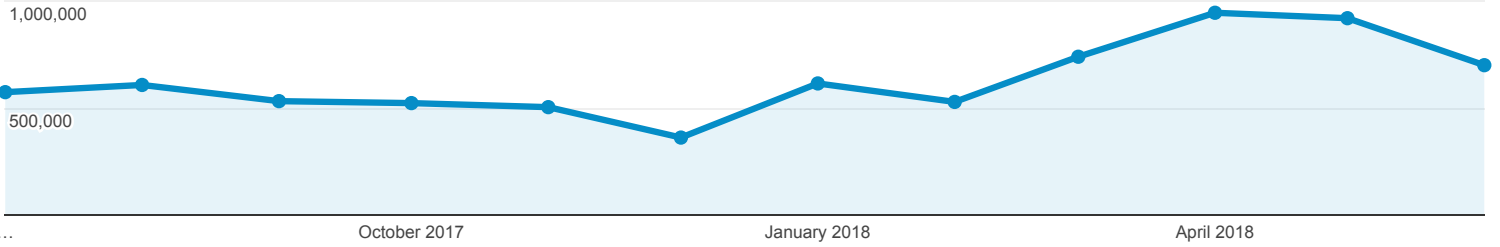

Searches - 1st Page

All Users
100.00% Pageviews

Jul 1, 2017 - Jun 30, 2018

Explorer

Pageviews

This data was filtered using an advanced filter.

Page Title	Pageviews	Unique Pageviews	Avg. Time on Page	Entrances	Bounce Rate	% Exit	Page Value
	7,536,657 % of Total: 19.84% (37,995,000)	5,900,792 % of Total: 20.52% (28,749,567)	00:02:12 Avg for View: 00:01:56 (14.16%)	2,031,285 % of Total: 24.40% (8,325,567)	42.30% Avg for View: 44.77% (-5.52%)	23.39% Avg for View: 21.91% (6.76%)	\$0.00 % of Total: 0.00% (\$0.00)
1. Universities and colleges in Metro Manila	100,311 (1.33%)	75,221 (1.27%)	00:02:28	36,813 (1.81%)	37.39%	22.72%	\$0.00 (0.00%)
2. Universities and colleges in Manila	64,579 (0.86%)	46,116 (0.78%)	00:02:36	23,145 (1.14%)	36.47%	23.61%	\$0.00 (0.00%)
3. Medical schools in the Philippines	52,846 (0.70%)	38,454 (0.65%)	00:02:30	22,388 (1.10%)	39.63%	28.82%	\$0.00 (0.00%)
4. Schools offering Aviation courses in the Philippines	43,943 (0.58%)	35,735 (0.61%)	00:03:53	26,092 (1.28%)	52.66%	44.50%	\$0.00 (0.00%)
5. Schools offering Veterinary courses in the Philippines	42,293 (0.56%)	32,086 (0.54%)	00:02:56	22,859 (1.13%)	40.95%	35.10%	\$0.00 (0.00%)
6. Schools offering Medical Technology courses in the Philippines	36,208 (0.48%)	28,524 (0.48%)	00:02:47	12,542 (0.62%)	31.09%	22.54%	\$0.00 (0.00%)
7. Public Universities and Colleges in Metro Manila	36,123 (0.48%)	24,768 (0.42%)	00:02:49	11,358 (0.56%)	35.79%	23.68%	\$0.00 (0.00%)
8. Universities and colleges in Quezon City	35,621 (0.47%)	25,865 (0.44%)	00:02:26	11,757 (0.58%)	39.18%	22.50%	\$0.00 (0.00%)
9. Public Universities and Colleges in Manila	33,783 (0.45%)	25,936 (0.44%)	00:02:57	15,593 (0.77%)	37.83%	27.95%	\$0.00 (0.00%)
10. Schools offering Tourism courses in the Philippines	31,994 (0.42%)	25,215 (0.43%)	00:02:50	13,718 (0.68%)	37.47%	28.64%	\$0.00 (0.00%)