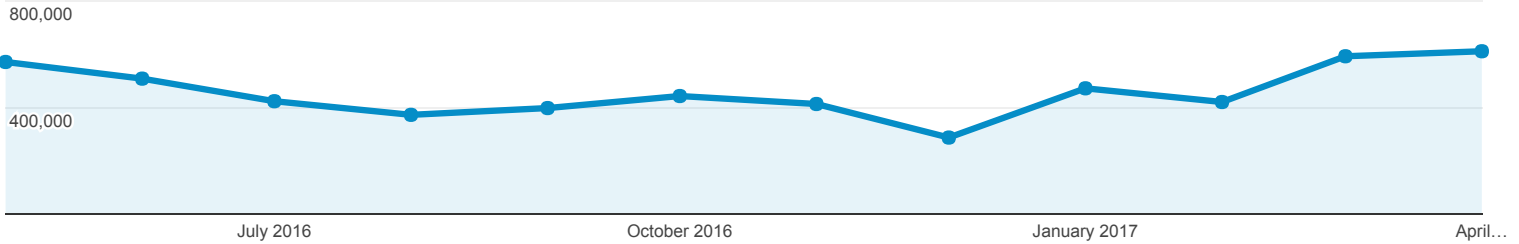

## Searches - 1st Page

May 1, 2016 - Apr 30, 2017

All Users  
100.00% Pageviews

Explorer

Pageviews

This data was filtered using an advanced filter.

Page Title	Pageviews	Unique Pageviews	Avg. Time on Page	Entrances	Bounce Rate	% Exit	Page Value
	5,513,129 % of Total: 20.81% (26,491,167)	3,964,470 % of Total: 20.10% (19,720,854)	00:01:59 Avg for View: 00:01:49 (9.27%)	1,350,168 % of Total: 23.19% (5,820,970)	41.62% Avg for View: 47.68% (-12.72%)	21.52% Avg for View: 21.97% (-2.04%)	\$0.00 % of Total: 0.00% (\$0.00)
1. <a href="#">A list of universities and colleges in Metro Manila, Philippines</a>	<b>83,896</b> (1.52%)	55,774 (1.41%)	00:02:22	29,737 (2.20%)	35.67%	21.13%	\$0.00 (0.00%)
2. <a href="#">A list of universities and colleges in Manila, Metro Manila</a>	<b>64,215</b> (1.16%)	42,109 (1.06%)	00:02:25	22,432 (1.66%)	37.00%	22.68%	\$0.00 (0.00%)
3. <a href="#">A list of universities and colleges in Quezon City, Metro Manila</a>	<b>47,761</b> (0.87%)	29,723 (0.75%)	00:02:19	15,286 (1.13%)	38.75%	22.51%	\$0.00 (0.00%)
4. <a href="#">Medical schools in the Philippines</a>	<b>44,528</b> (0.81%)	28,328 (0.71%)	00:02:20	16,766 (1.24%)	38.43%	25.84%	\$0.00 (0.00%)
5. <a href="#">A list of universities and colleges in Cavite, Philippines</a>	<b>31,412</b> (0.57%)	19,485 (0.49%)	00:02:18	10,679 (0.79%)	36.58%	22.20%	\$0.00 (0.00%)
6. <a href="#">Schools offering Culinary Arts and Kitchen Operations courses in the Philippines</a>	<b>30,970</b> (0.56%)	23,739 (0.60%)	00:02:39	17,946 (1.33%)	47.08%	39.10%	\$0.00 (0.00%)
7. <a href="#">Schools offering Aviation courses in the Philippines</a>	<b>30,324</b> (0.55%)	23,764 (0.60%)	00:03:47	18,245 (1.35%)	55.40%	46.73%	\$0.00 (0.00%)
8. <a href="#">Schools offering Veterinary courses in the Philippines</a>	<b>29,961</b> (0.54%)	20,451 (0.52%)	00:02:36	14,659 (1.09%)	33.58%	29.66%	\$0.00 (0.00%)
9. <a href="#">Master's courses in Metro Manila</a>	<b>26,665</b> (0.48%)	15,894 (0.40%)	00:02:06	9,153 (0.68%)	26.95%	17.23%	\$0.00 (0.00%)
10. <a href="#">A list of universities and colleges in Laguna, Philippines</a>	<b>25,254</b> (0.46%)	15,311 (0.39%)	00:02:22	7,939 (0.59%)	37.52%	22.16%	\$0.00 (0.00%)