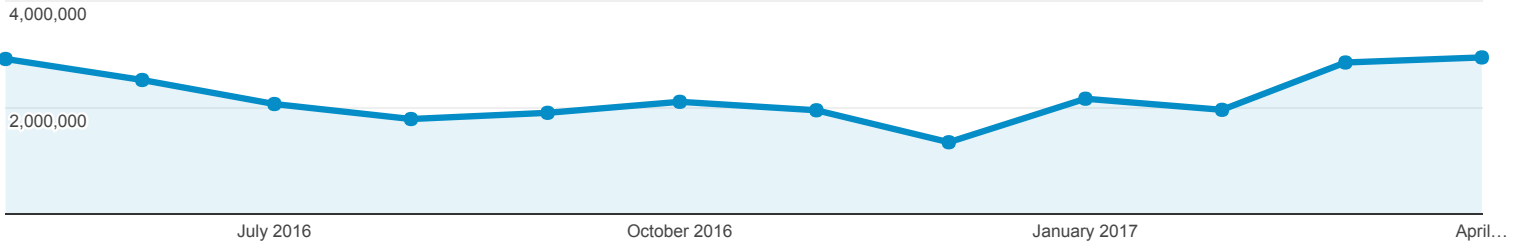

May 1, 2016 - Apr 30, 2017

Audience Overview

All Users
100.00% Sessions

Overview

Pageviews

Sessions
5,821,047

Users
4,026,802

Pageviews
26,491,167

Pages / Session
4.55

Avg. Session Duration
00:06:26

Bounce Rate
47.68%

% New Sessions
67.80%

■ New Visitor ■ Returning Visitor

Language	Sessions	% Sessions
1. en-us	4,959,749	85.20%
2. en-gb	364,821	6.27%
3. en	222,436	3.82%
4. en-ph	100,501	1.73%
5. fil	37,847	0.65%
6. (not set)	20,220	0.35%
7. en-ca	19,216	0.33%
8. en-au	13,665	0.23%
9. en-sg	13,093	0.22%
10. ja-jp	5,783	0.10%