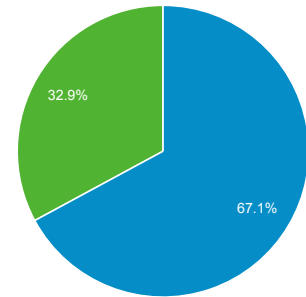

Sessions
6,371,311

Users
4,332,178

Pageviews
29,242,157

Pages / Session
4.59

Avg. Session Duration
00:06:32

Bounce Rate
47.32%

% New Sessions
66.89%

■ New Visitor ■ Returning Visitor