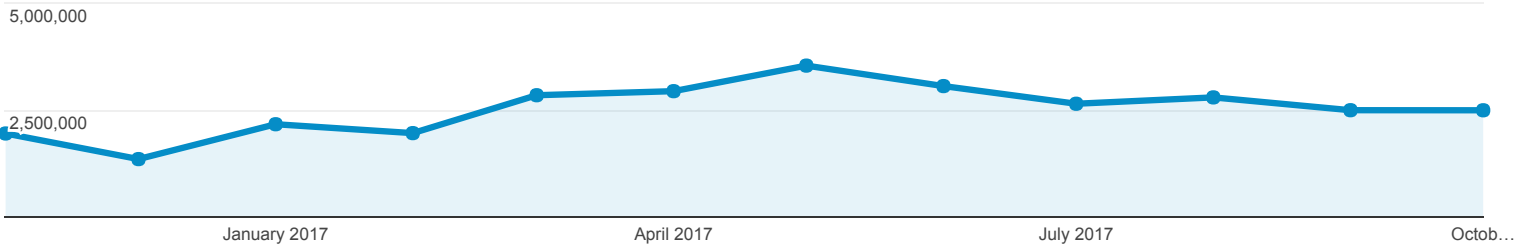

Audience Overview

All Users
100.00% Sessions

Nov 1, 2016 - Oct 31, 2017

Overview

Pageviews

Sessions
6,567,091

Users
4,428,621

Pageviews
30,217,615

Pages / Session
4.60

Avg. Session Duration
00:06:35

Bounce Rate
46.92%

% New Sessions
66.33%

■ New Visitor ■ Returning Visitor

Language	Sessions	% Sessions
1. en-us	5,651,561	86.06%
2. en-gb	425,241	6.48%
3. en	196,553	2.99%
4. en-ph	90,171	1.37%
5. (not set)	54,494	0.83%
6. fil	30,509	0.46%
7. en-ca	21,103	0.32%
8. en-sg	14,972	0.23%
9. en-au	14,898	0.23%
10. ja-jp	5,622	0.09%