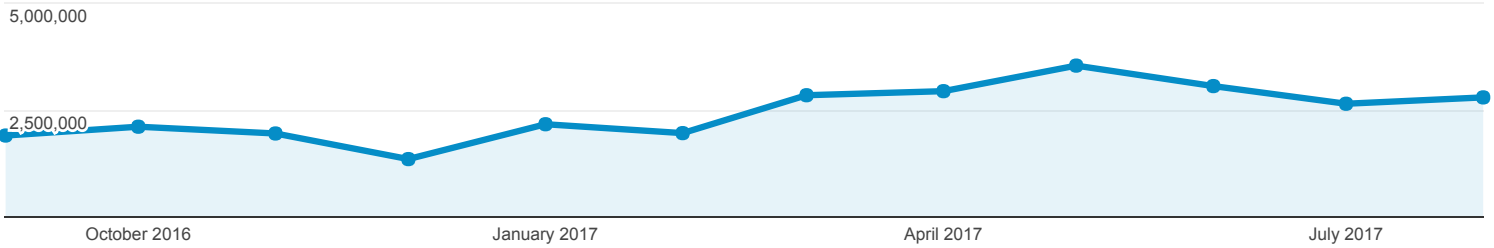

## Audience Overview

All Users  
100.00% Sessions

Sep 1, 2016 - Aug 31, 2017

#### Pageviews

Sessions  
**6,371,311**

Users  
**4,332,178**

Pageviews  
**29,242,157**

Pages / Session  
**4.59**

Avg. Session Duration  
**00:06:32**

Bounce Rate  
**47.32%**

% New Sessions  
**66.89%**