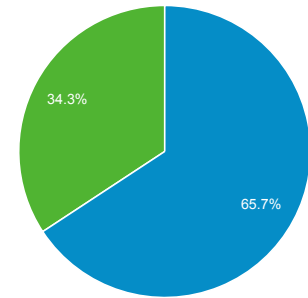

Audience Overview

All Users
100.00% Sessions

Feb 1, 2017 - Jan 31, 2018

Overview

Pageviews

Sessions
6,898,797

Users
4,604,428

Pageviews
31,779,826

Pages / Session
4.61

Avg. Session Duration
00:06:41

Bounce Rate
46.24%

% New Sessions
65.52%

■ New Visitor ■ Returning Visitor

Language	Sessions	% Sessions
1. en-us	5,968,504	86.52%
2. en-gb	455,424	6.60%
3. en	178,131	2.58%
4. en-ph	86,721	1.26%
5. (not set)	64,482	0.93%
6. fil	27,711	0.40%
7. en-ca	22,172	0.32%
8. en-sg	15,608	0.23%
9. en-au	15,570	0.23%
10. ja-jp	5,549	0.08%