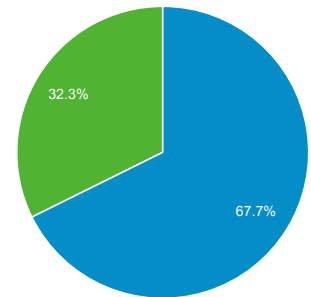

#### Pageviews

Sessions  
**6,080,455**

Users  
**4,176,586**

Pageviews  
**27,657,617**

Pages / Session  
**4.55**

Avg. Session Duration  
**00:06:27**

Bounce Rate  
**47.78%**

% New Sessions  
**67.46%**

■ New Visitor ■ Returning Visitor

Language	Sessions	% Sessions
1. en-us	5,196,857	85.47%
2. en-gb	386,164	6.35%
3. en	216,730	3.56%
4. en-ph	95,028	1.56%
5. fil	34,853	0.57%
6. (not set)	33,456	0.55%
7. en-ca	20,027	0.33%
8. en-au	14,402	0.24%
9. en-sg	13,985	0.23%
10. ja-jp	5,762	0.09%