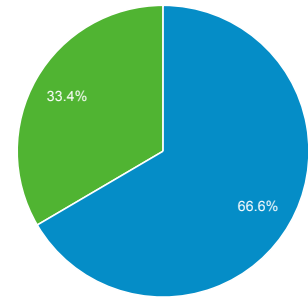

Audience Overview

All Users
100.00% Sessions

Nov 1, 2016 - Oct 31, 2017

Overview

Pageviews

Sessions
6,567,091

Users
4,428,621

Pageviews
30,217,615

Pages / Session
4.60

Avg. Session Duration
00:06:35

Bounce Rate
46.92%

% New Sessions
66.33%

■ New Visitor ■ Returning Visitor

Language	Sessions	% Sessions
1. en-us	5,651,561	86.06%
2. en-gb	425,241	6.48%
3. en	196,553	2.99%
4. en-ph	90,171	1.37%
5. (not set)	54,494	0.83%
6. fil	30,509	0.46%
7. en-ca	21,103	0.32%
8. en-sg	14,972	0.23%
9. en-au	14,898	0.23%
10. ja-jp	5,622	0.09%