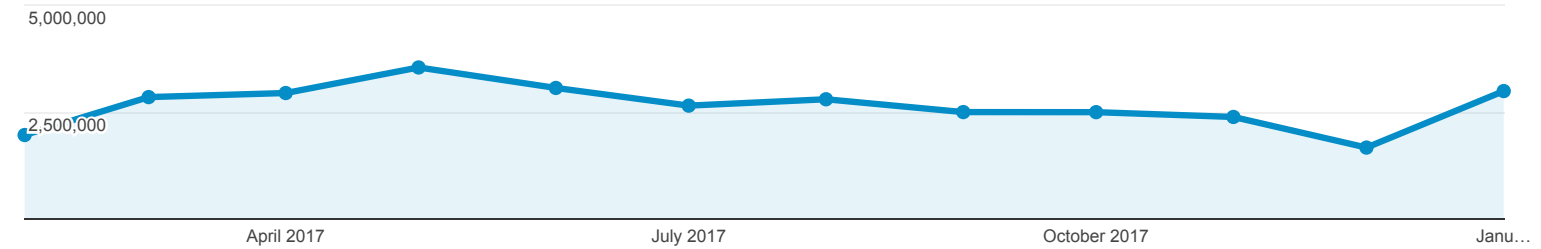

Audience Overview

All Users
100.00% Sessions

Feb 1, 2017 - Jan 31, 2018

Overview

Pageviews

Sessions
6,898,797

Users
4,604,428

Pageviews
31,779,826

Pages / Session
4.61

Avg. Session Duration
00:06:41

Bounce Rate
46.24%

% New Sessions
65.52%

■ New Visitor ■ Returning Visitor

Language	Sessions	% Sessions
1. en-us	5,968,504	86.52%
2. en-gb	455,424	6.60%
3. en	178,131	2.58%
4. en-ph	86,721	1.26%
5. (not set)	64,482	0.93%
6. fil	27,711	0.40%
7. en-ca	22,172	0.32%
8. en-sg	15,608	0.23%
9. en-au	15,570	0.23%
10. ja-jp	5,549	0.08%