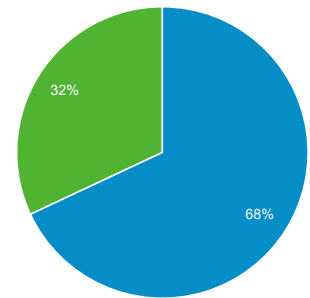

May 1, 2016 - Apr 30, 2017

Audience Overview

All Users
100.00% Sessions

Overview

Pageviews

Sessions
5,821,047

Users
4,026,802

Pageviews
26,491,167

Pages / Session
4.55

Avg. Session Duration
00:06:26

Bounce Rate
47.68%

% New Sessions
67.80%

■ New Visitor ■ Returning Visitor

Language	Sessions	% Sessions
1. en-us	4,959,749	85.20%
2. en-gb	364,821	6.27%
3. en	222,436	3.82%
4. en-ph	100,501	1.73%
5. fil	37,847	0.65%
6. (not set)	20,220	0.35%
7. en-ca	19,216	0.33%
8. en-au	13,665	0.23%
9. en-sg	13,093	0.22%
10. ja-jp	5,783	0.10%